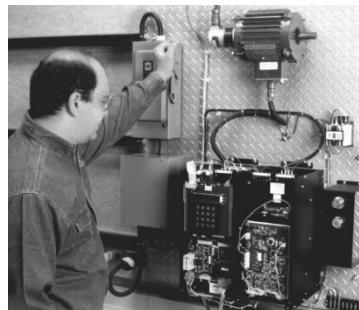

**TEST
STANDS**

*Product
and
System
Test Stands*

Overview

UNICO offers standard and custom-built test stands for testing and troubleshooting UNICO products and systems. These test units are similar to those used in UNICO's training courses. In a plant, they become valuable training aids for in-house training programs. They can also be used to verify suspect modules that have been removed from a system during troubleshooting.

Product Test Stands

Each of UNICO's standard AC and DC drive products is available in test-stand form. These are typically wall-mounted workstations consisting of a drive, motor, optional feedback device, and basic inputs and outputs. Multidrive units are also available. Product test stands provide hands-on access to UNICO drives. Personnel can learn to set up, operate, and troubleshoot products without interfering with machine operation.

System Test Stands

System test stands are custom-built simulations of actual plant installations. Each follows the original system as closely as possible and uses the same application software, controllers, drives, and other related hardware. Units are generally housed in one- or two-door enclosures mounted on casters for convenience and portability. UNICO can supply test stands for virtually any application from simple, single-axis feeders to more complex, integrated systems such as in-press transfers and cut-to-length lines.